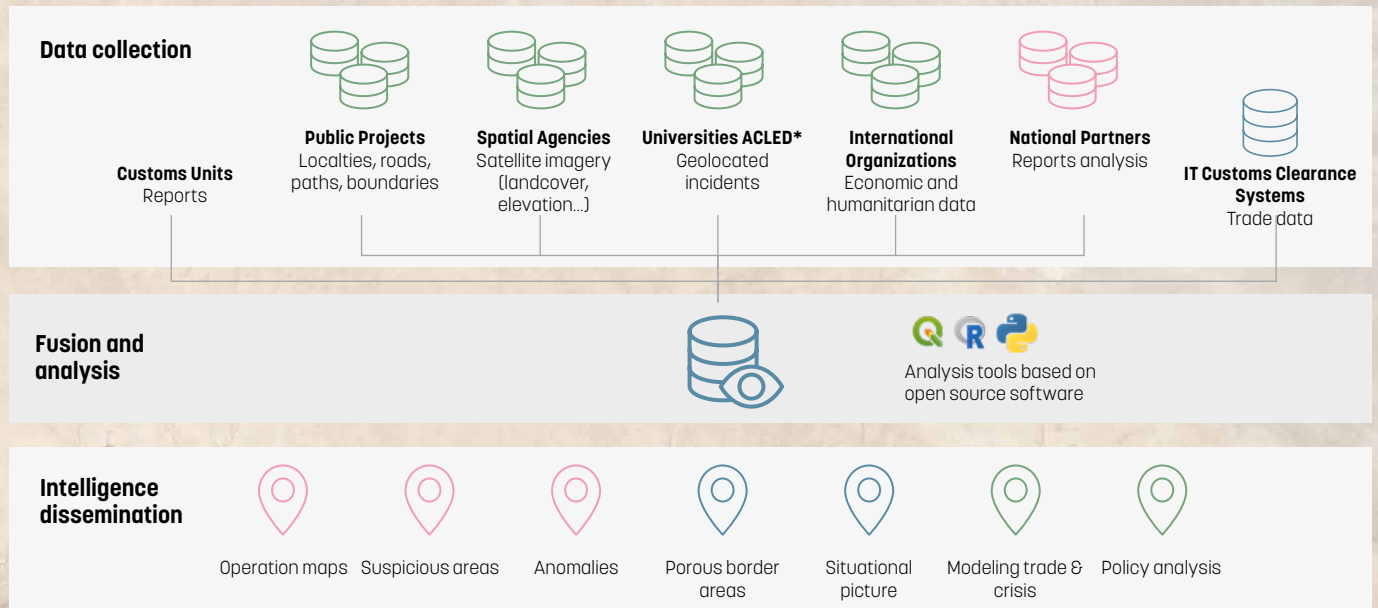

Overview of a potential scheme for geointelligence applied to Customs.

© Thomas Cantens WCO Research Unit 2019

* Armed conflict location & event data